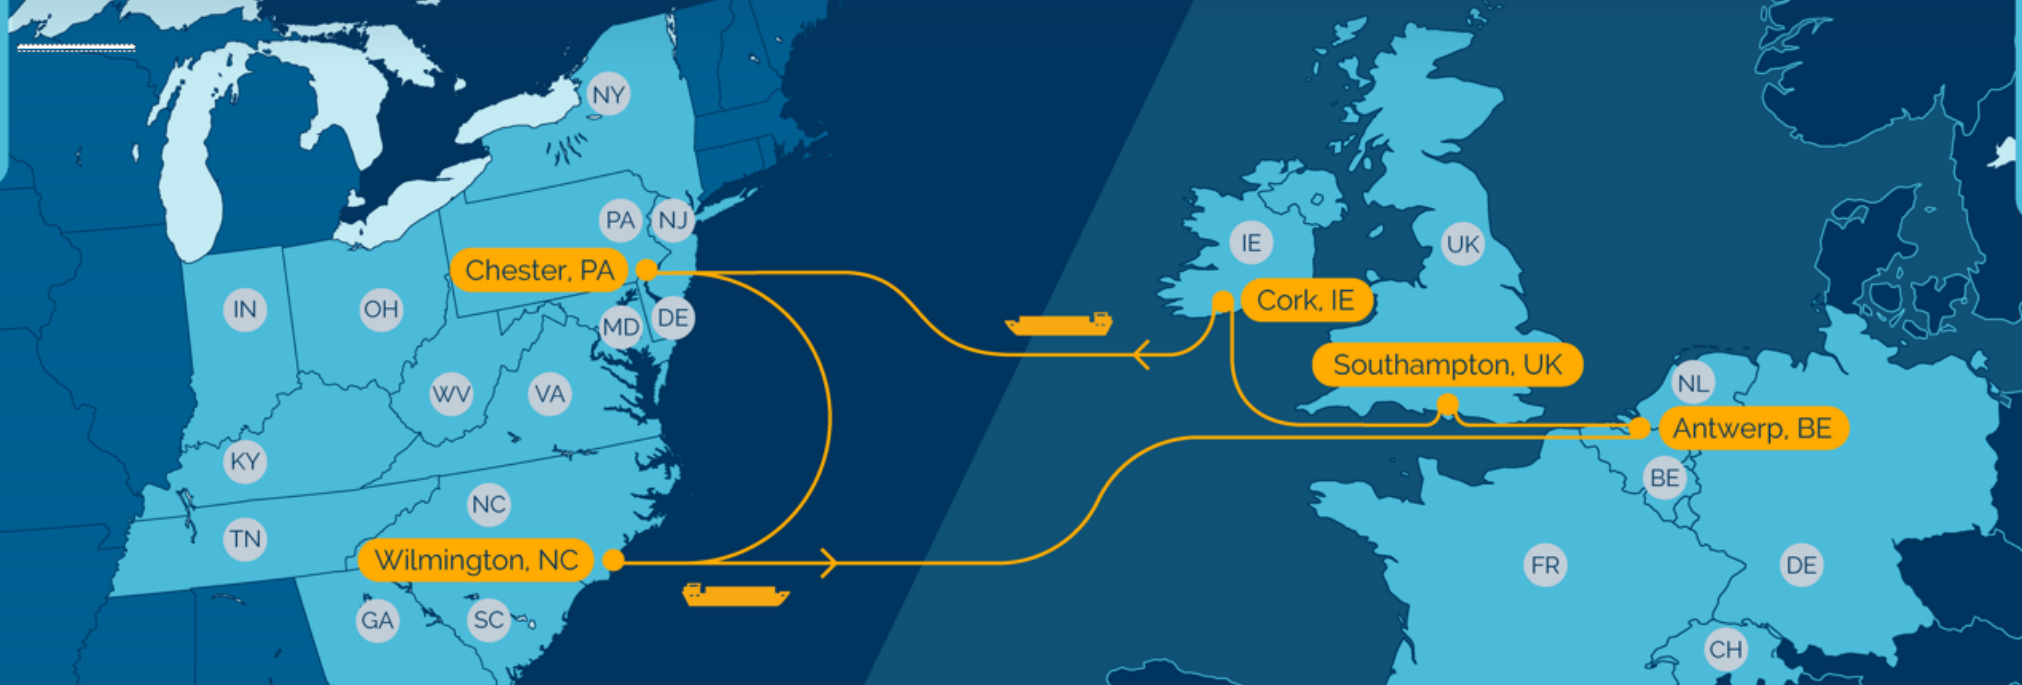

INDEPENDENT CONTAINER LINE

World Class Trans-Atlantic Shipping

ICL is a World Class Trans-Atlantic shipping line with an integrated logistics network offering the most reliable delivery and customer-focused solutions.

MANAGED STORAGE SERVICES

Warehouse and distribution offerings to seamlessly integrate into the customer's supply chain.

FIXED WEEKLY SCHEDULE

USA

EUROPE

Westbound voyage			
Antwerp, BE	—	Chester, PA	13 days
Southampton, UK	—	Chester, PA	11 days
Cork, IE	—	Chester, PA	10 days
Antwerp, BE	—	Wilmington, NC	16 days
Southampton, UK	—	Wilmington, NC	14 days
Cork, IE	—	Wilmington, NC	13 days

Eastbound voyage			
Chester, PA	—	Antwerp, BE	13 days
Chester, PA	—	Southampton, UK	15 days
Chester, PA	—	Cork, IE	17 days
Wilmington, NC	—	Antwerp, BE	11 days
Wilmington, NC	—	Southampton, UK	13 days
Wilmington, NC	—	Cork, IE	15 days

INDEPENDENT TRANSPORT SERVICES ANTWERP

Wholly owned subsidiary of the ICL Group with a fixed weekly barge service on the Rhine River to service points in Germany and Holland, complementing our environmental initiatives.